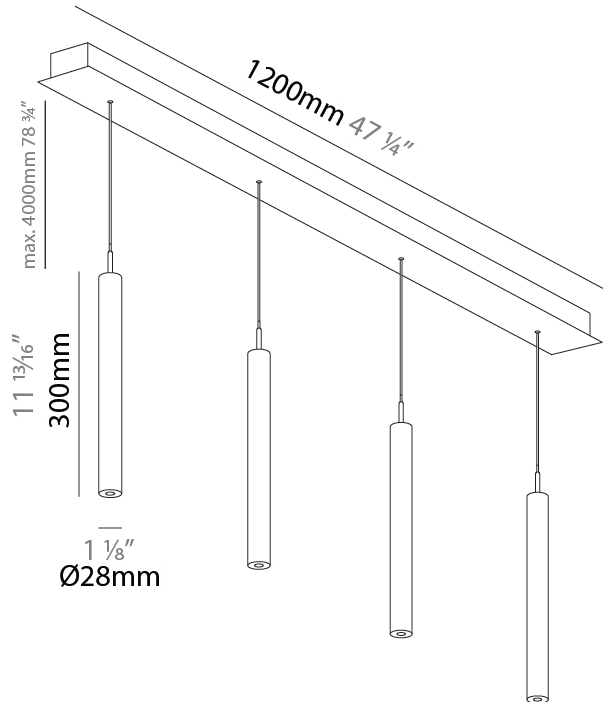

GENERAL

Series: G-Mini Channel
Subseries: G-Mini Channel Hangover
Brand: Prolight
Division: Architectural
Mounting Type: Suspension
Mounting Location: Ceiling
Subcategory: Spots

PHYSICAL

Shape: Cylinder
Diameter (mm): 28
Diameter (in): 1 1/8"
Length (mm): 1200
Length (in): 47 1/4"
Height (mm): 300
Height (in): 11 13/16"
Light Distribution: Direct
Diffuser: Shine Ring - NOR / OPL / YEL / ORA / RED / BLU / GRN
Fixture Finish: SSR / BKV / CWI / CRY / HAB / UFT / ITA / RUA / FTG / MYG / LOD / PUS / FRO / FUP / KIA / POP / BLS / SPG / MEY / GOH / GUM / CHC / COM / ABZ / JAG / OBR / MOS / ROR
Accent Finish: NOF / COP / MIR / SSS
Fixture Material: Extruded Aluminum / Steel
Cable Details: 2,000mm/78 3/4" / 4,000mm/157 1/2" - Cable, Black, Green, Orange, Red, White

ELECTRICAL

Lamp Type: LED (Zhaga Standard)
Input Wattage (W): 26
Total Output Wattage (W): 23.7
Dimming: Tri-Mode (Non-Dimming and Phase Dimming (120Vac only) and 0-10V Dimming)
Driver Included: Yes
Driver Location: Integrated
Driver Type: Constant Current - Universal
Driver Class: Class 2
Input Voltage (V): 120 - 277

LED

Color Temperature (°K): 2700 / 3000 / 3500 / 4000
Max. Delivered Lumen (lm): 1557 / 1421 / 1499 / 1450
Nominal Lumen (lm): 1840 / 1949 / 2057 / 2112
CRI: >90 CRI
Lamp Life (hrs): 50000

OPTICAL

Beam Angle: 32 / 58

RATINGS AND CERTIFICATIONS

Certified By: Certified for North American Standards
IP rating: IP20