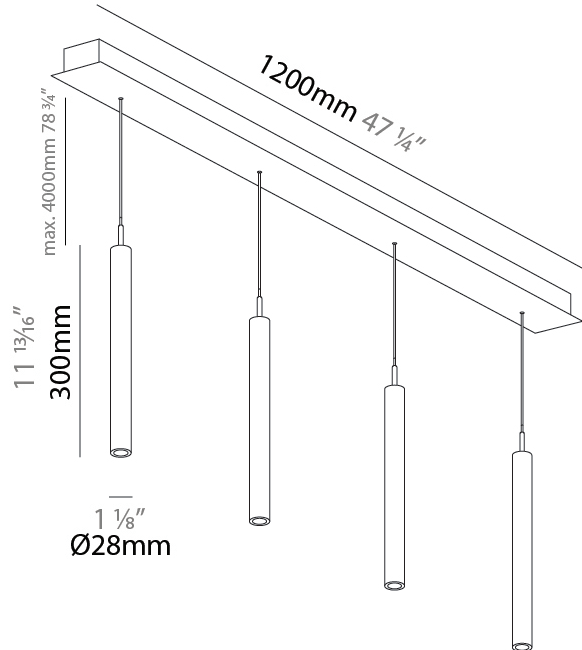

GENERAL

Series: G-Mini Channel
Subseries: G-Mini Channel Hangover
Brand: Prolight
Division: Architectural
Mounting Type: Suspension
Mounting Location: Ceiling
Subcategory: Spots

PHYSICAL

Shape: Cylinder
Diameter (mm): 28
Diameter (in): 1 1/8
Length (mm): 1200
Length (in): 47 1/4
Height (mm): 300
Height (in): 11 13/16
Light Distribution: Direct
Diffuser: Shine Ring - NOR / OPL / YEL / ORA / RED / BLU / GRN
Fixture Finish: SSR / BKV / CWI / CRY / HAB / UFT / ITA / RUA / FTG / MYG / LOD / PUS / FRO / FUP / KIA / POP / BLS / SPG / MEY / GOH / GUM / CHC / COM / ABZ / JAG / OBR / MOS / ROR
Accent Finish: NOF / COP / MIR / SSS
Fixture Material: Extruded Aluminum / Steel
Cable Details: 2,000mm/78 3/4" / 4,000mm/157 1/2" - Cable, Black, Green, Orange, Red, White

ELECTRICAL

Lamp Type: LED (Zhaga Standard)
Input Wattage (W): 26
Total Output Wattage (W): 23.7
Dimming: Tri-Mode (Non-Dimming and Phase Dimming (120Vac only) and 0-10V Dimming)
Driver Included: Yes
Driver Location: Integrated
Driver Type: Constant Current - Universal
Driver Class: Class 2
Input Voltage (V): 120 - 277

LED

Color Temperature (°K): 2700 / 3000 / 3500 / 4000
Max. Delivered Lumen (lm): 1546 / 1615 / 1705 / 1751
Nominal Lumen (lm): 1840 / 1949 / 2057 / 2112
CRI: >90 CRI
Lamp Life (hrs): 50000

OPTICAL

Beam Angle: 20 / 26 / 56

RATINGS AND CERTIFICATIONS

Certified By: Certified for North American Standards
IP rating: IP20